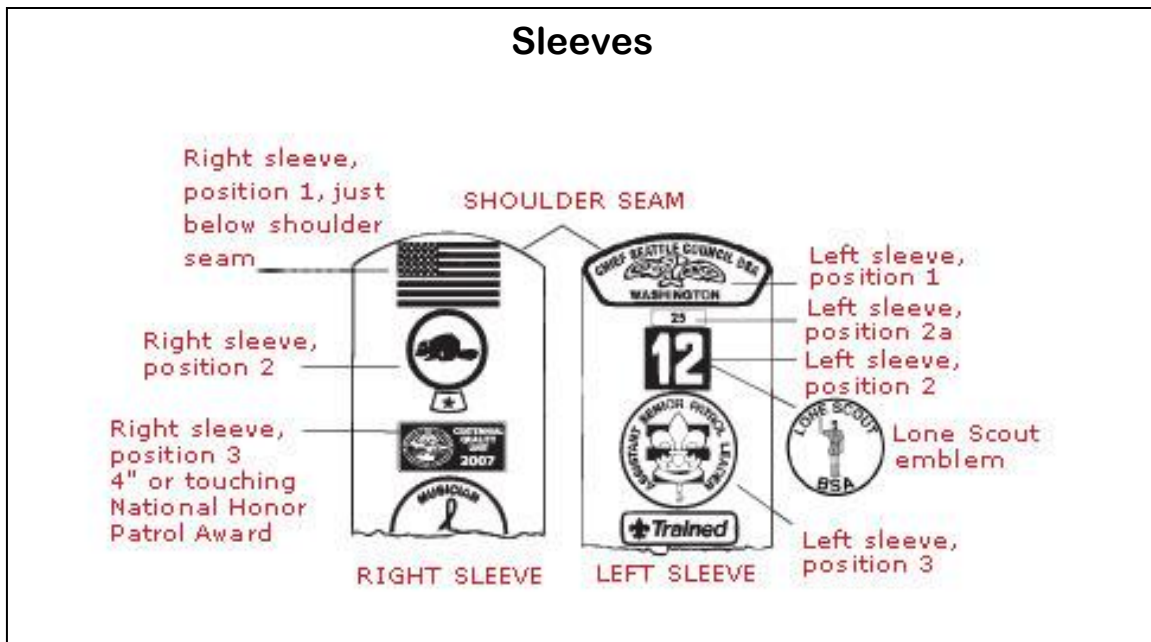

BOY SCOUTS OF AMERICA - TROOP 97 CHATHAM, ILLINOIS

Uniform Insignia Placement

These diagrams show the proper placement of patches on the Boy Scout uniform. This information can also be found on the inside front and back covers of the Boy Scout Handbook.

Sleeves

Pockets